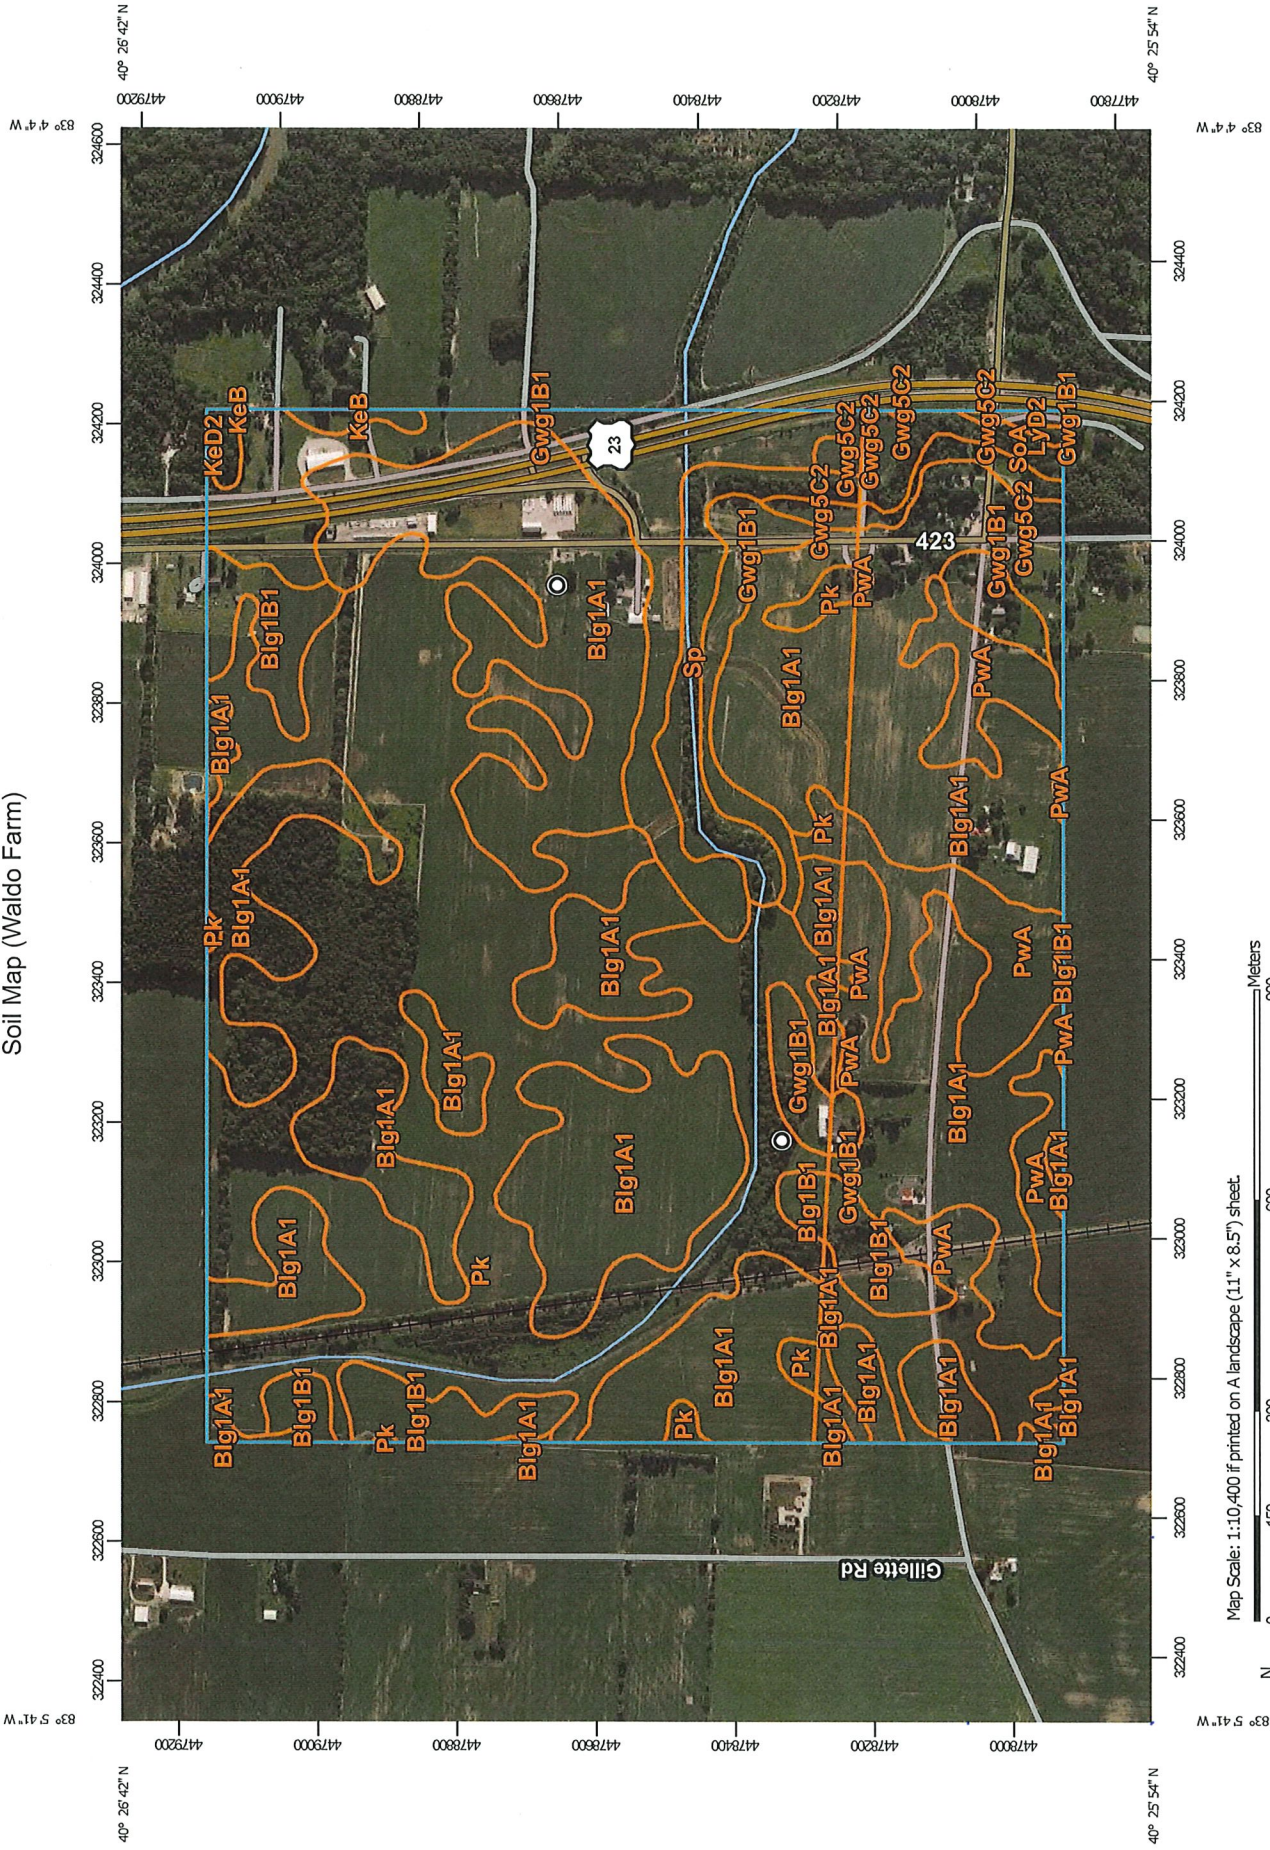

Custom Soil Resource Report
Soil Map (Waldo Farm)

Map Scale: 1:10,400 if printed on A landscape (11" x 8.5") sheet.

Map projection: Web Mercator Corner coordinates: WGS84 Edge tics: UTM Zone 17N WGS84